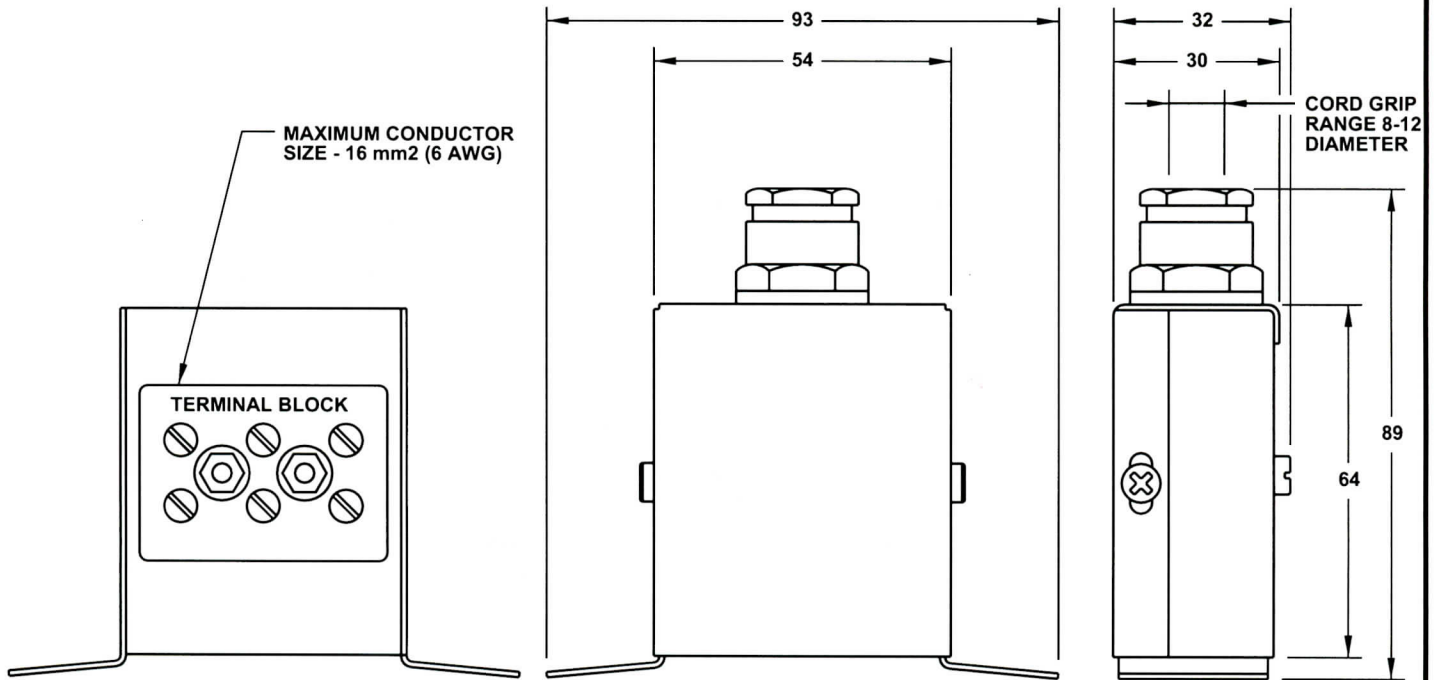

CAT. No.
111-10625

**STEEL TERMINATION BOX WITH 3 POLE 3 WIRE PORCELAIN TERMINATION BLOCK, COMPRESSION GLAND
CORD GRIP, 30 AMPERE 220 / 380 VOLT.**

ALL DIMENSIONS ARE IN MILLIMETERS

INSIDE VIEW
COVER REMOVED FOR CLARITY